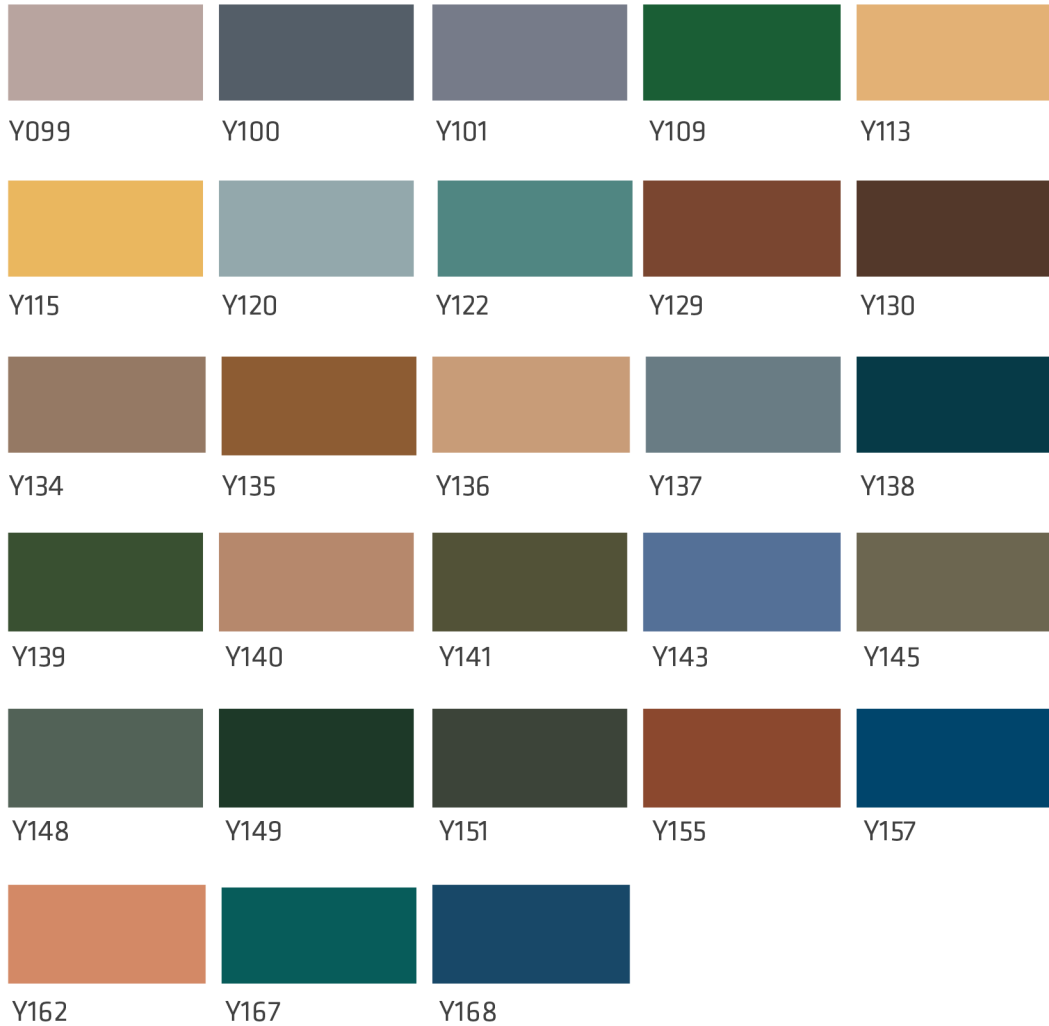

IBAVALRESA NOVA CHART

iba.valresa

Upon your request, Nova colors are produced in our factory and at our dealers with color machines.

				
V148	V149	V151	V155	V157
				
V162	V167	V168	X016	X017
				
X018	X021	X027	X029	X030
				
X031	X032	X033	X037	X038
				
X039	X043	X044	X048	X050
				
X052	X058	X060	X071	X072
				
X077	X079	X081	X087	X089
				
X090	X095	X096	X097	X098
				
X099	X100	X101	X109	X113
				
X115	X120	X122	X129	X130

Attention!

The colors in the color chart may differ from the original colors due to digital screens. It is recommended to make a trial on the surface to be applied before applying the products. In this way, the color tone formed according to the structure of the wooden surface is observed and the desired color tone is prepared with necessary interventions.

IBAVALRESA NOVA CHART

iba.valresa

Upon your request, Nova colors are produced in our factory and at our dealers with color machines.

				
X134	X135	X136	X137	X138
				
X139	X140	X141	X143	X145
				
X148	X149	X151	X155	X157
				
X162	X167	X168	Y016	Y017
				
Y018	Y021	Y027	Y029	Y030
				
Y031	Y032	Y033	Y037	Y038
				
Y039	Y043	Y044	Y048	Y050
				
Y052	Y058	Y060	Y071	Y072
				
Y077	Y079	Y081	Y087	Y089
				
Y090	Y095	Y096	Y097	Y098

IBAVALRESA NOVA CHART

Upon your request, Nova colors are produced in our factory and at our dealers with color machines.

Attention!

The colors in the color chart may differ from the original colors due to digital screens. It is recommended to make a trial on the surface to be applied before applying the products. In this way, the color tone formed according to the structure of the wooden surface is observed and the desired color tone is prepared with necessary interventions.